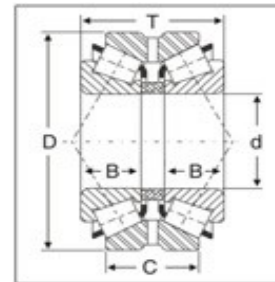

# Bajaj Bearings (P) Limited

Mfgs. & Exporters of Deep Groove Ball Bearings, Tapper Roller Bearings (MM Series and Inch Series) Cylindrical Roller Bearings, Needle Roller Bearings, Spherical Roller Bearings, Self Aligning Bearings, Angular Contact Ball Bearings, Spindle Bearings, Thrust Ball Bearings, Pillow Block (UC, UCF, UCP, etc.) Water Pump Bearings, Clutch Release Bearings.

## Taper Roller Bearing ( Double Row )

Sr. No.	Bajaj Bearings No.	BOUNDARY DIMENSIONS (in m.m.)					LOAD RATING		LIMITING SPEED (R.P.M.)		MASS (~ Kg.)
		d	D	B	C	T	STATIC (Co) KN	DYNAMIC (C) KN	Grease	Oil	
1	46 T 101107 RC 3	49.987	114.981	28.486	44.450	68.260	260.20	194.50	2600	3500	3.100