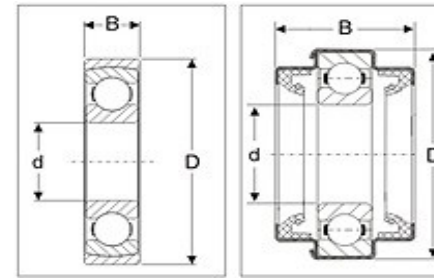

Born in India
Moving the World

Bajaj Bearings (P) Limited

Mfgs. & Exporters of Deep Groove Ball Bearings, Tapper Roller Bearings (MM Series and Inch Series) Cylindrical Roller Bearings, Needle Roller Bearings, Spherical Roller Bearings, Self Aligning Bearings, Angular Contact Ball Bearings, Spindle Bearings, Thrust Ball Bearings, Pillow Block (UC, UCF, UCP, etc.) Water Pump Bearings, Clutch Release Bearings.

Propeller Shaft Bearing

Sr. No.	Bajaj Bearings No.	BOUNDARY DIMENSIONS (in m.m.)			LOAD RATING		LIMITING SPEED (R.P.M.)		MASS (~ Kg.)
		d	D	B	STATIC (Co) KN	DYNAMIC (C) KN	Grease	Oil	
1	MSN14	44.450	117.475	28.575	32.50	56.10	7000	8200	1.450
2	6207 WOS	35.000	74.000	44.000	15.30	25.50	9000	11000	0.440
3	6208 WOS	40.000	82.000	47.300	19.00	30.70	8500	10000	0.550
4	6211 WOS	55.000	145.000	51.000	29.00	43.60	6300	7500	1.680